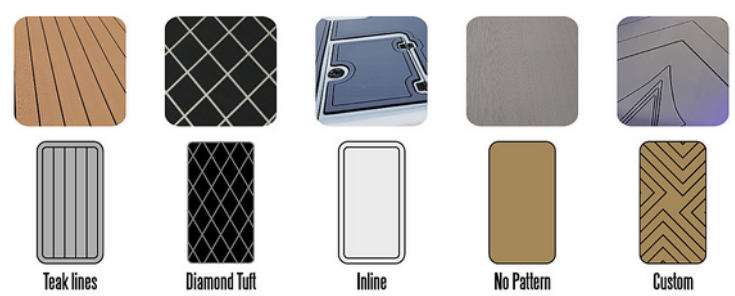

CUSTOM LOGO RUGS

\$60

BOAT FLOORING COOLER TOPPERS

Please email your logo to kara@stanlymarketing.com

15.5" x 10.25"

YETI 25 \$135

18.5" x 15.75"

YETI 35 \$145